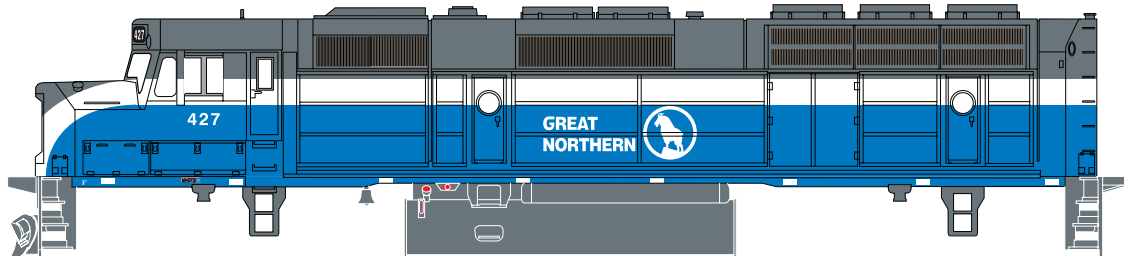

- | | | |
|---|--|--|
| <input type="checkbox"/> G67505 No Sound \$139.98 | <input type="checkbox"/> G67605 Sound \$239.98 | F45 Great Northern #427 |
| <input type="checkbox"/> G67506 No Sound \$139.98 | <input type="checkbox"/> G67606 Sound \$239.98 | F45 Great Northern #430 |
| <input type="checkbox"/> G67507 No Sound \$139.98 | <input type="checkbox"/> G67607 Sound \$239.98 | F45 Great Northern #439 |
| <input type="checkbox"/> G67504 No Sound \$139.98 | <input type="checkbox"/> G67604 Sound \$239.98 | F45 Undecorated (Great Northern Version) |